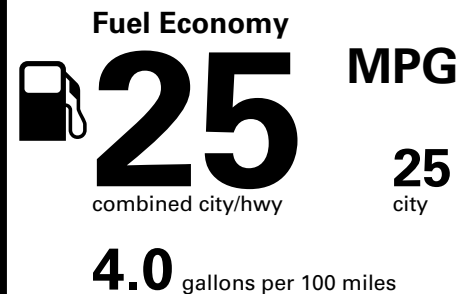

Additional Equipment

Full Tank of Gas	INCLUDED
Mitsubishi Connect Subscriptions	INCLUDED
24-month trial from the date of vehicle delivery (mobile app enrollment required) - Safeguard services - Remote services	
Panoramic Sunroof Package	$1,000.00
- Power panoramic sunroof - Roof rails	
Accy Rear Park Assist Sensors	$510.00
Accy Tonneau Cover	$190.00
Accy Carpeted Floor Mats and Portfolio	$145.00
All Weather Package	$195.00
- Cargo tray - All weather floor mats	

MSRP*:	$27,095.00
Total Additional Equipment:	$2,040.00
Subtotal:	$29,135.00
Destination/Handling:	$1,095.00
Total MSRP*:	$30,230.00

*MSRP (Manufacturer's Suggested Retail Price)

Visit us at www.mitsubishicars.com

Fuel Economy and Environment

Gasoline Vehicle